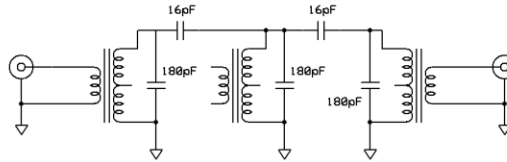

RECEIVE LOW PASS FILTER BY WA3U

Transformers: Xicon IF Transformer, yellow core, external cap
Mouser 42IF104-RC

Capacitors: Kemet MLCC Cap 180pF 100V 2% C0G
Mouser 80-C317C181G1G

Kemet MLCC Cap 16pF 50V 5% C0G
Mouser 80-C317C160J5G